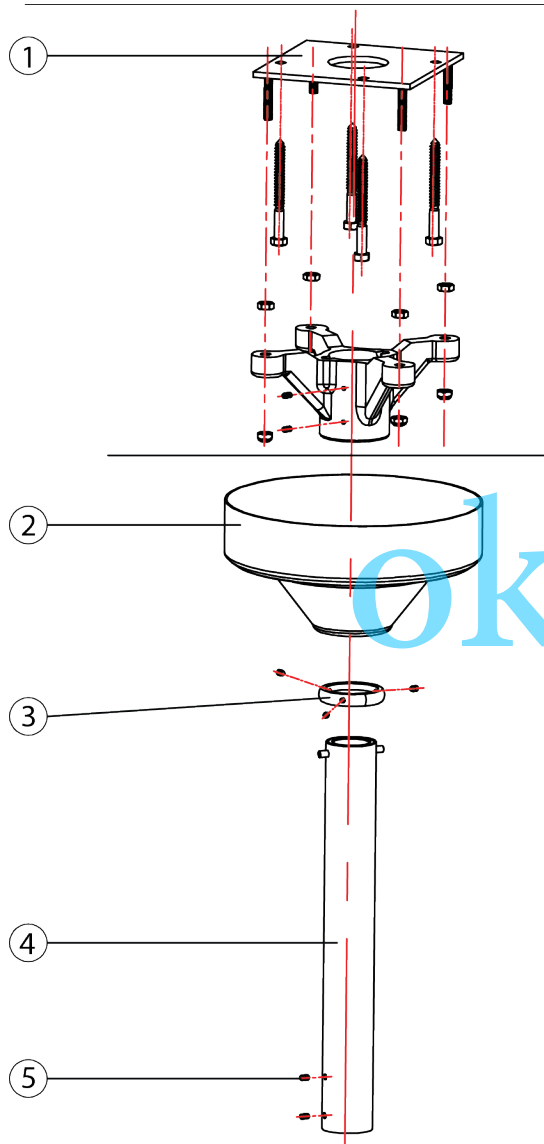

TPC

Lucent L690 Ceiling Bracket

No.	Description	Part Number
1	Ceiling Bracket	L690-BMK
2	Ceiling Cover	L690-BMK-C
3	Securing Collar	L900-56051
4	Light post	56032-F
4	Post 8'	L690-08
4	Post 9'	L690-09
4	Post 10'	L690-10
4	Post 11'	L690-11
5	Set Screw	L690-SS